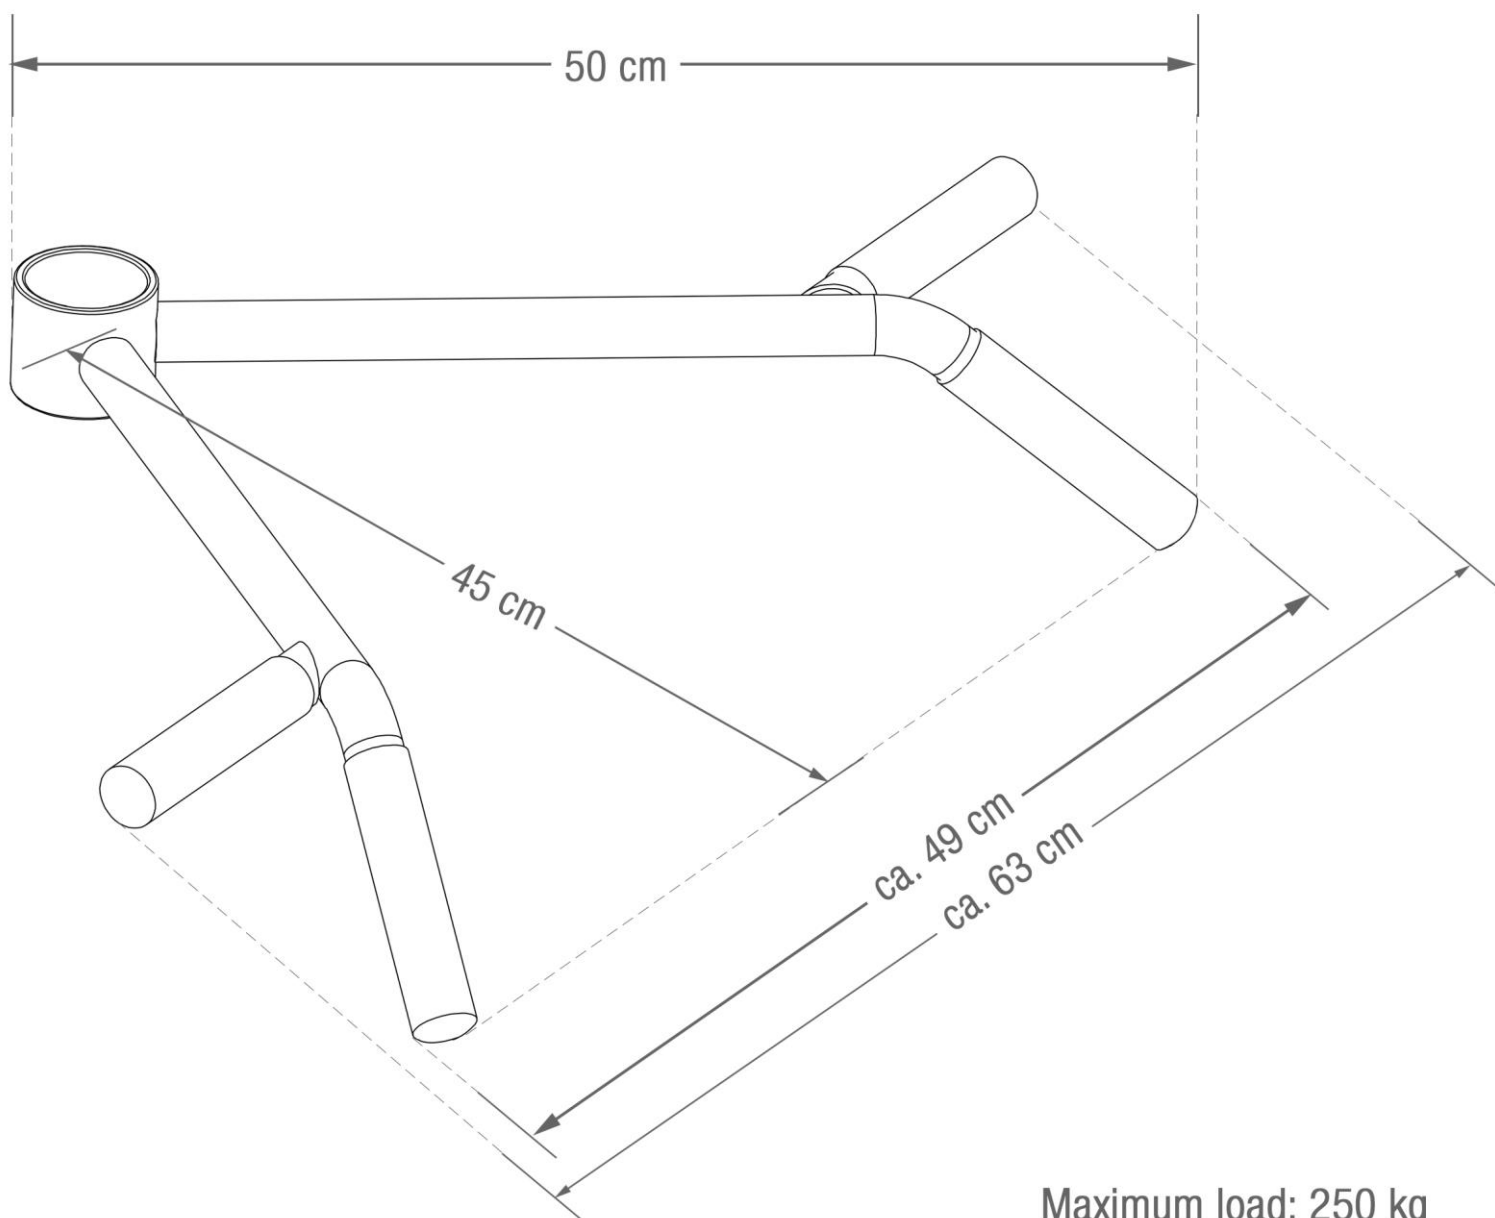

# GORILLA SPORTS

**Torsonator Handle (100898)**

# GORILLA SPORTS

PROFESSIONAL GYM EQUIPMENT FOR EVERYONE

Maximum load: 250 kg